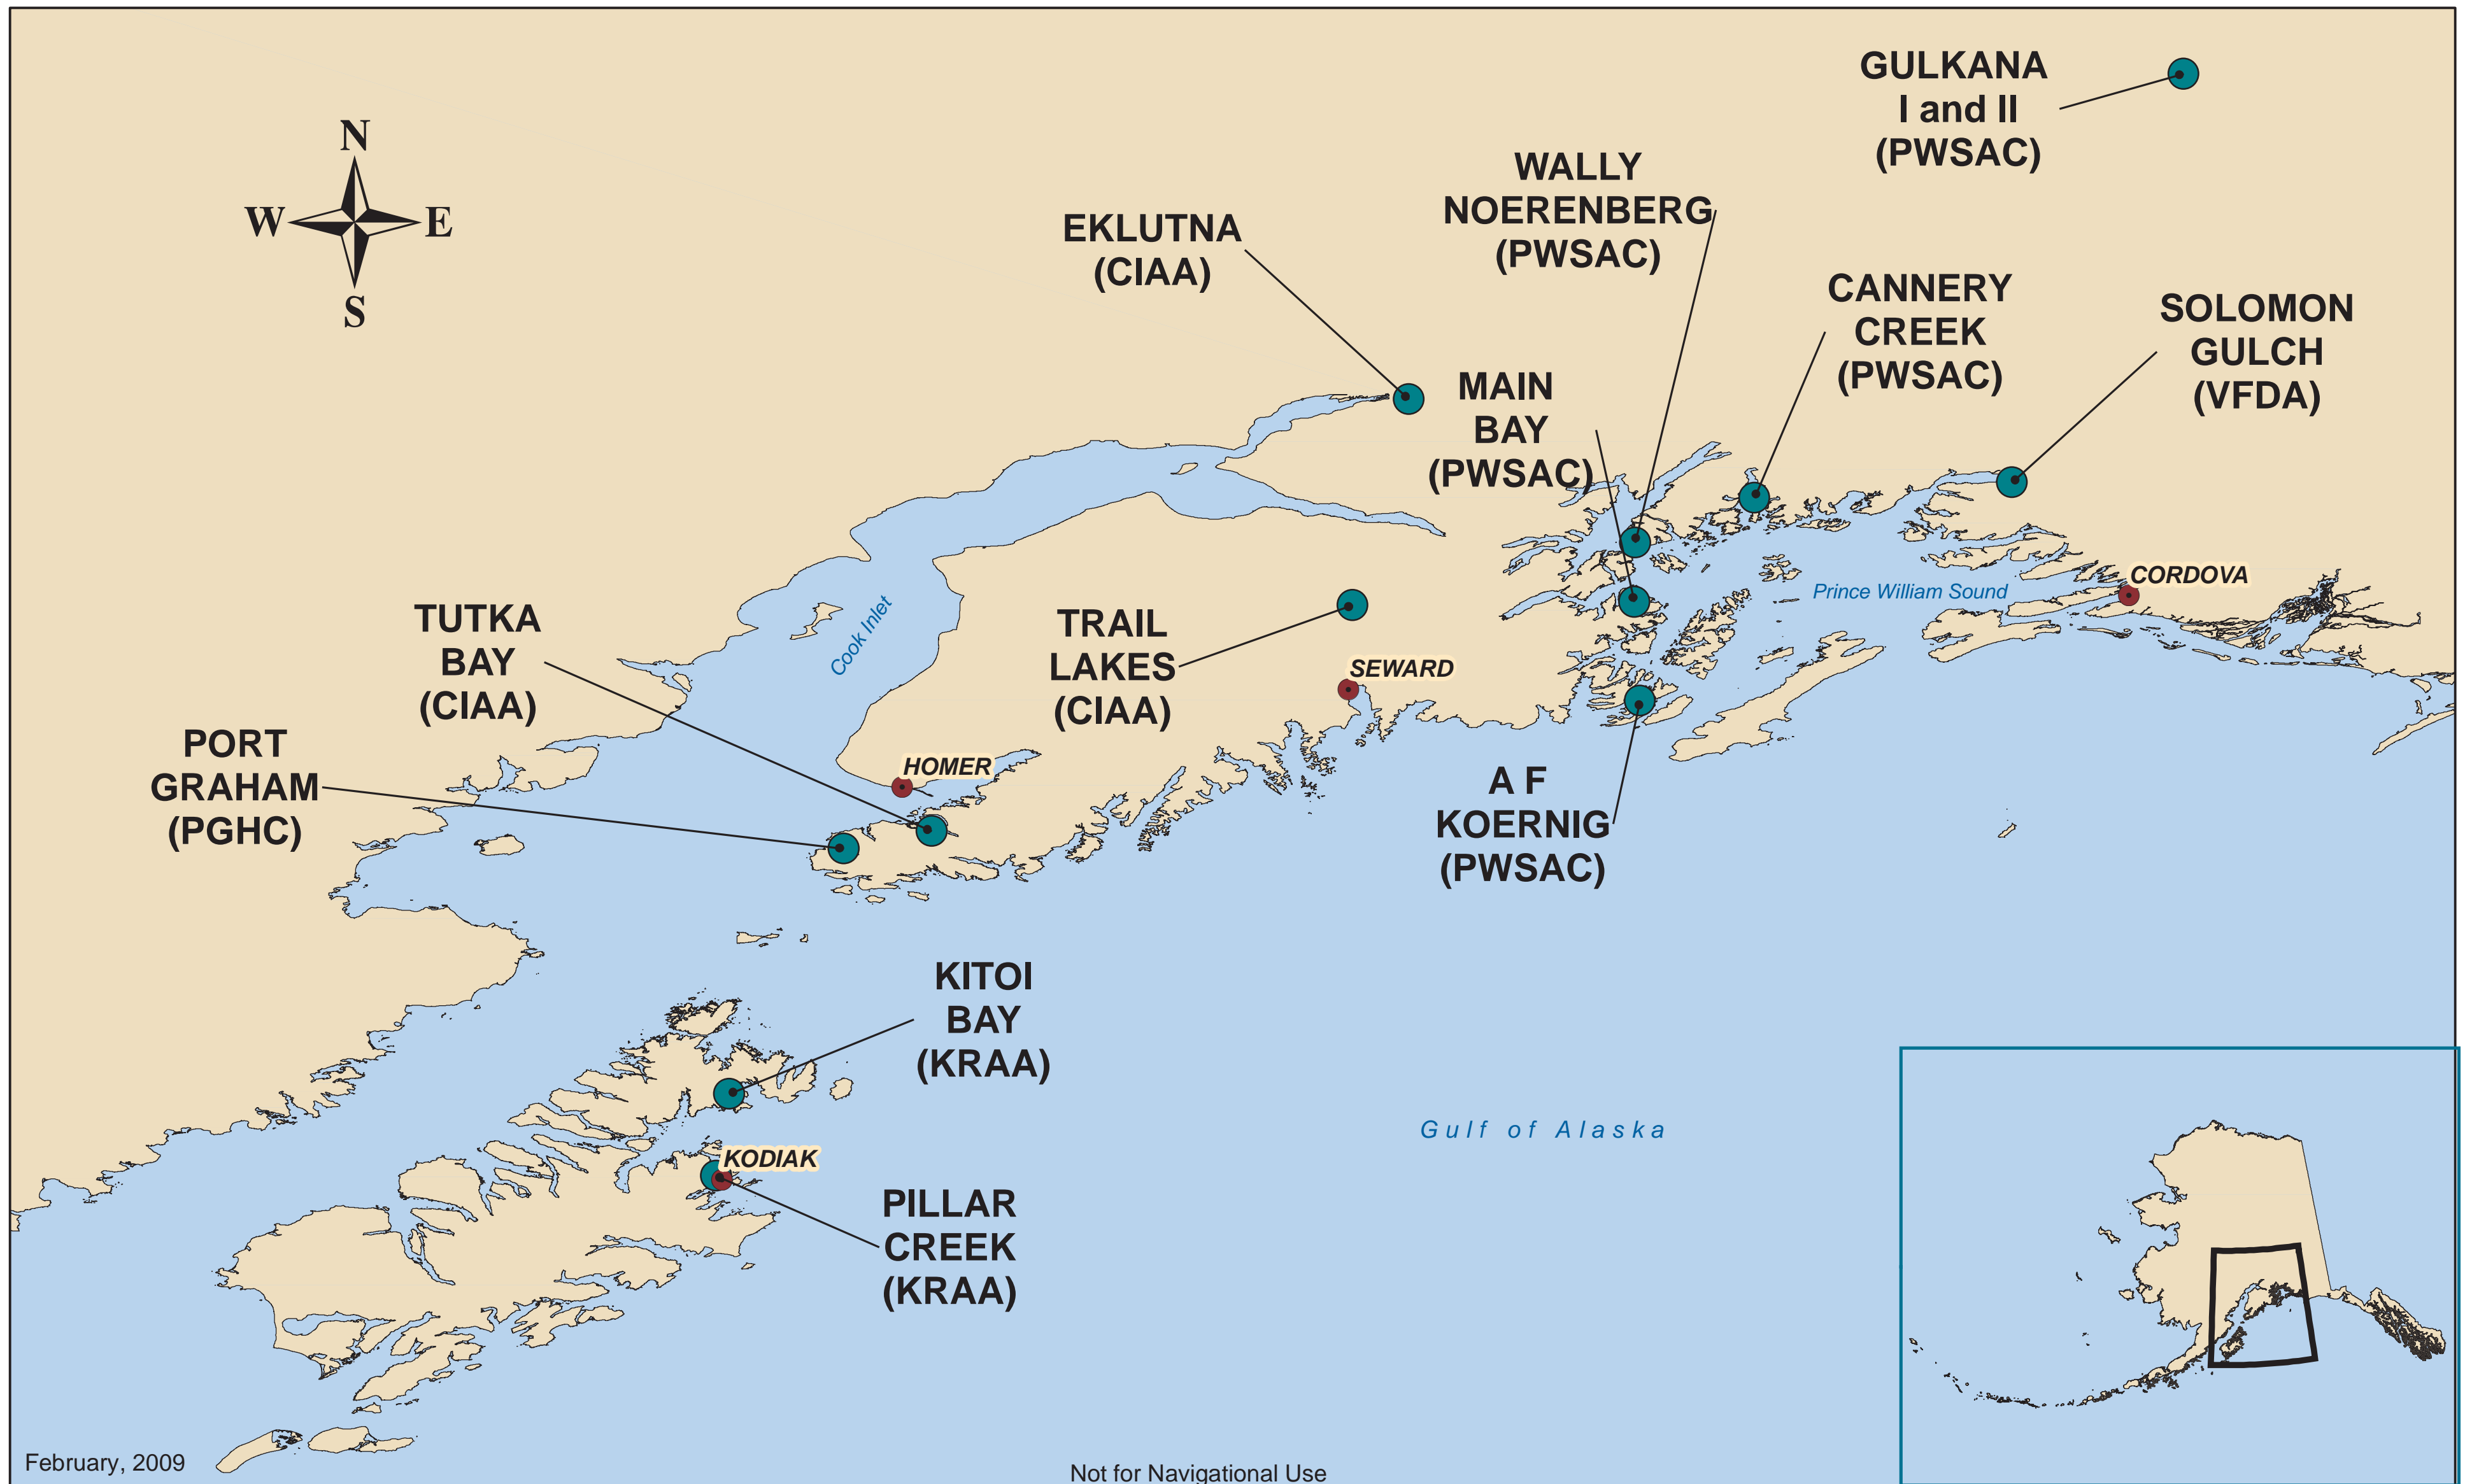

# Locations of Hatcheries within Southcentral Alaska

## HATCHERY OPERATORS

**Kodiak Area**  
**KRAA: Kodiak Regional Aquaculture Association**

**Cook Inlet Area**  
**CIAA: Cook Inlet Aquaculture Association**  
**PGHC: Port Graham Hatchery Corporation**

**Prince Willam Sound Area**  
**PWSAC: Prince William Sound Aquaculture Association**  
**VFDA: Valdez Fisheries Development Association**