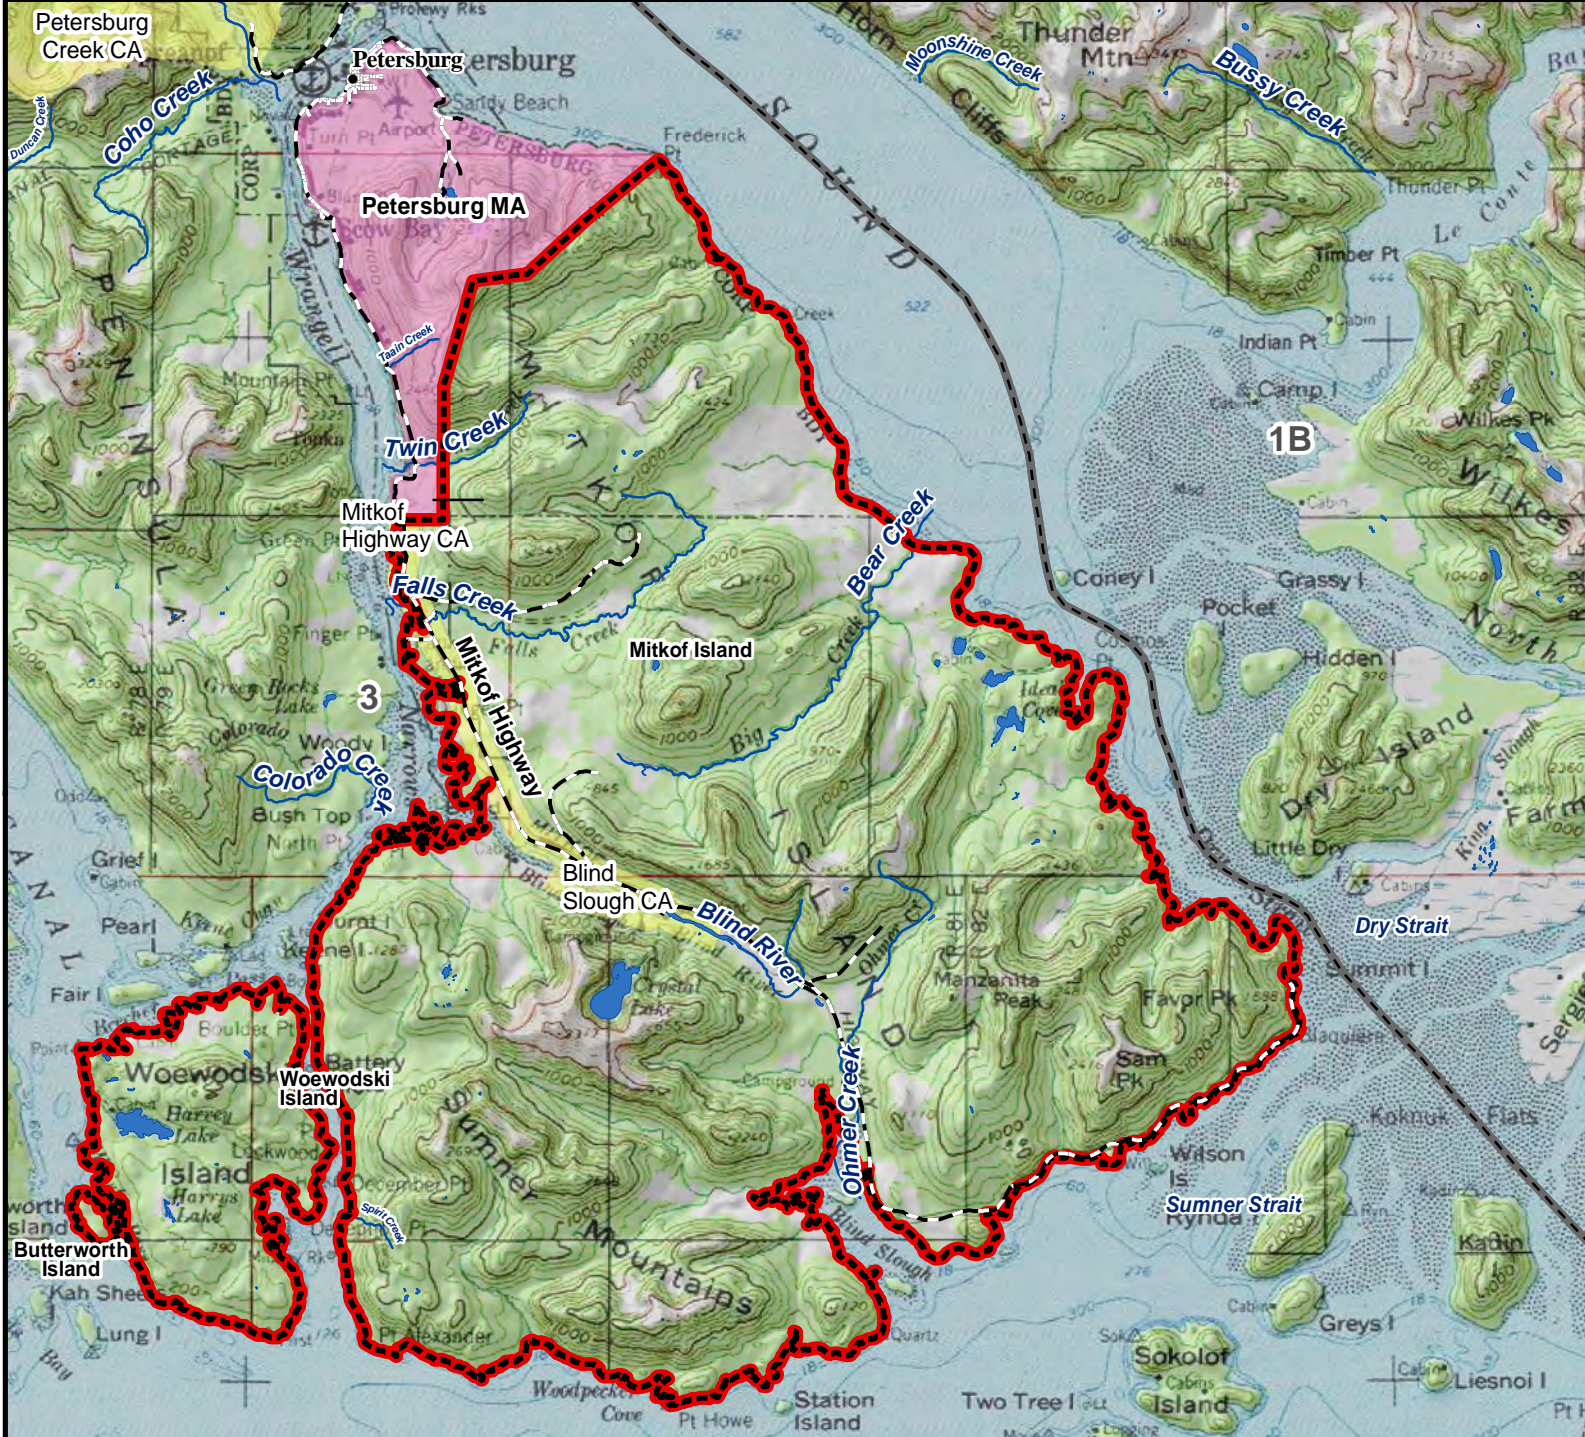

Unit 3, Mitkof, Woewodski, and Butterworth Isl.

Deer - General Hunt

Residents and Nonresidents - Harvest Ticket Required

This map is intended for hunt planning use, not for determining legal property or regulatory boundaries. Content is compiled from various sources and is subject to change without notice. See current hunting regulations for written descriptions of boundaries. Hunters are responsible for knowing the land ownership and regulations of the areas they intend to hunt.

AREA DESCRIPTION: Unit 3, remainder of Mitkof Island, and Woewodski and Butterworth Islands.

Please refer to the Alaska Hunting Regulations booklet for bag type, seasons, and additional regulations concerning this hunt.