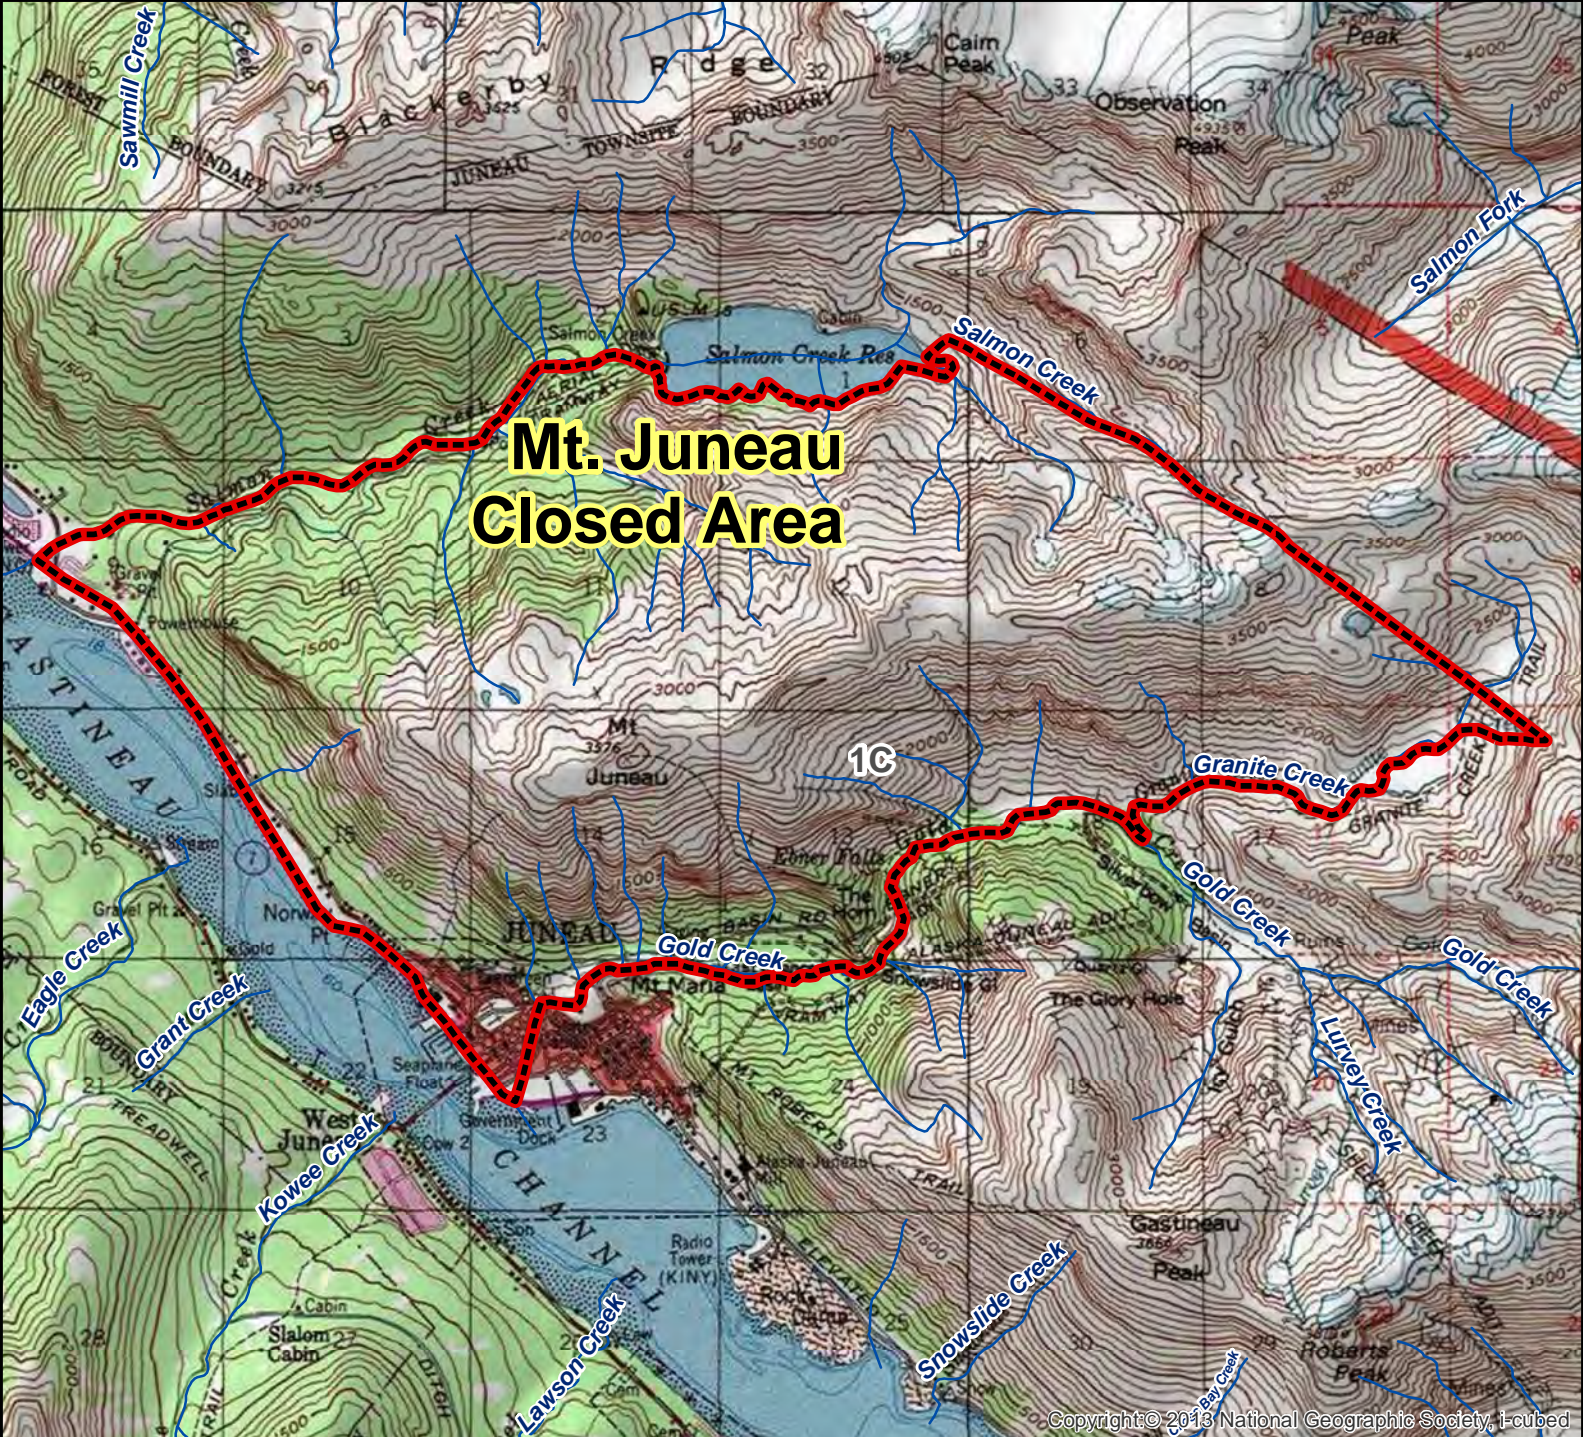

# Unit 1C Mt. Juneau Closed Area

This map is intended for hunt planning use, not for determining legal property or regulatory boundaries. Content is compiled from various sources and is subject to change without notice. See current hunting regulations for written descriptions of boundaries. Hunters are responsible for knowing the land ownership and regulations of the areas they intend to hunt.

Copyright © 2013 National Geographic Society, i-cubed

**AREA DESCRIPTION:** Unit 1C, Mt. Juneau drainage, bounded by the Glacier Highway, Salmon Creek and its reservoir, a line from the head of the Salmon Creek drainage to the head of Granite Creek, and down Granite Creek and Gold Creek to the Glacier Highway.

The area is closed to the taking of mountain goat.

- Closed Area
- Subunit Boundary
- Controlled Use Area
- Management Area
- National Park/Monument
- National Wildlife Refuge
- Military Closure
- Other State Areas
- Closed to Hunting